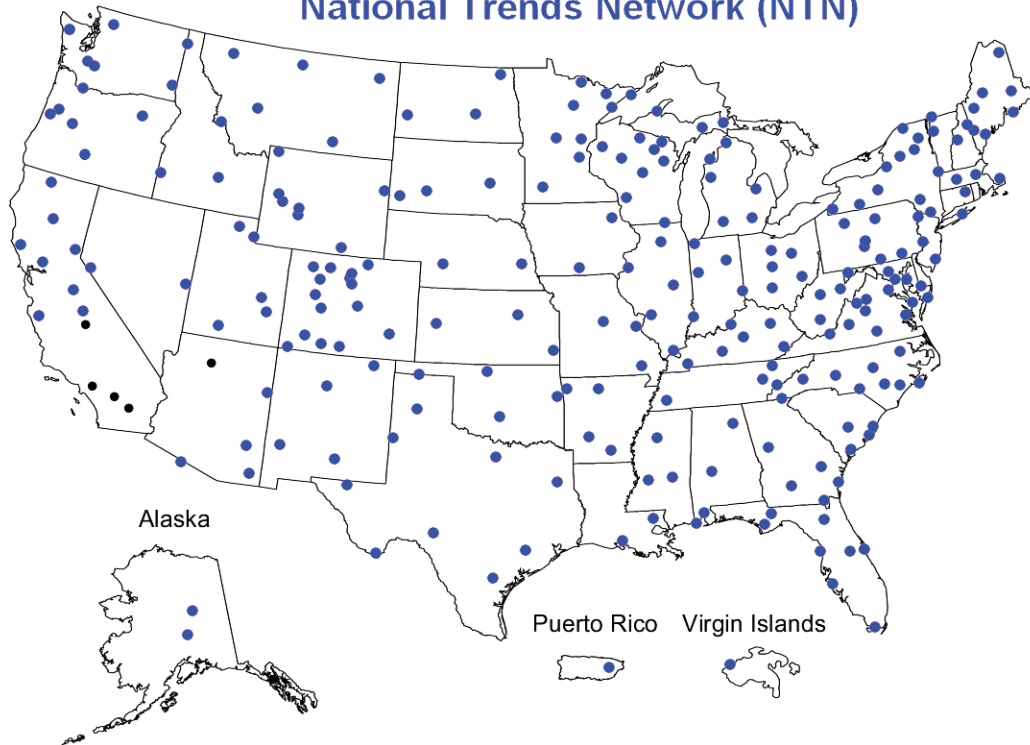

National Trends Network (NTN)

Atmospheric Integrated Research Monitoring Network (AIRMoN)

Mercury Deposition Network (MDN)

Site start-up anniversaries are listed on the anniversary date throughout this calendar in blue for NTN, red for MDN and green for AIRMoN.