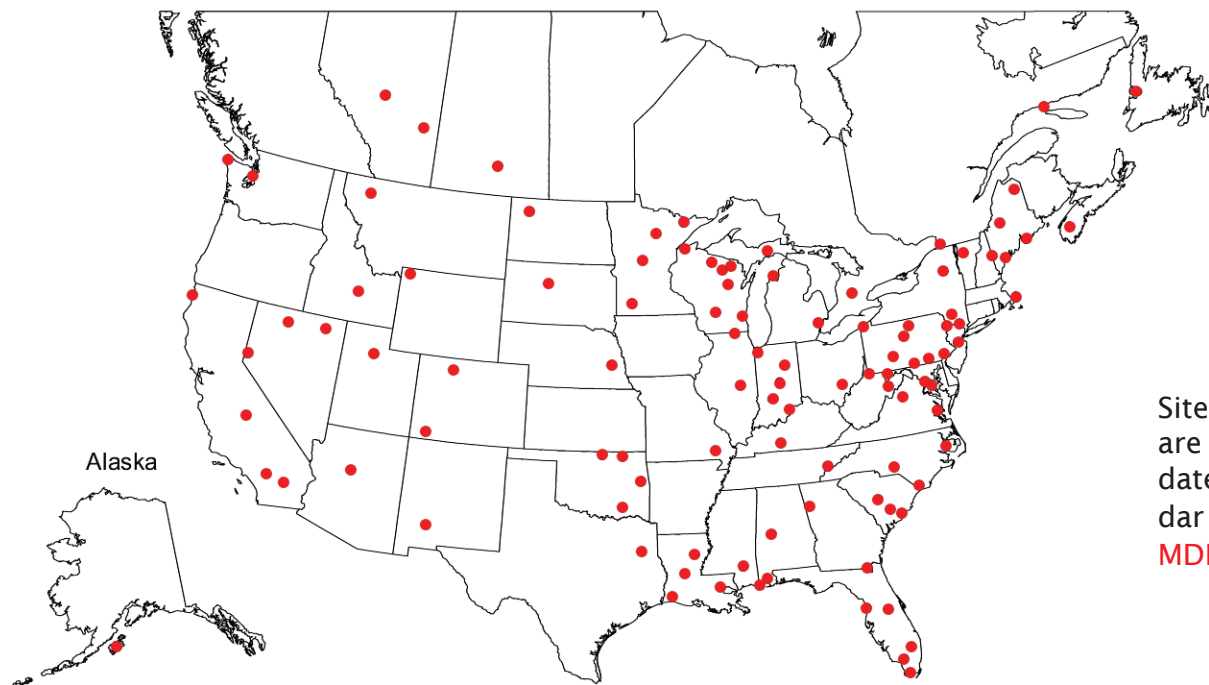

National Trends Network (NTN)

Atmospheric Integrated Research Monitoring Network (AIRMoN)

Mercury Deposition Network (MDN)

Site start-up anniversaries are listed on the anniversary date throughout this calendar in blue for NTN, red for MDN and green for AIRMoN.